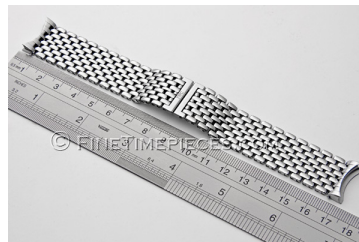

## IWC | stainless steel bracelet for portofino ref. 3533

**art.nr.:** 10.0085  
**reference:** IWA16751  
**case:** 20 mm between lugs  
**bracelet:** stainless steel polished | hidden double folding clasp